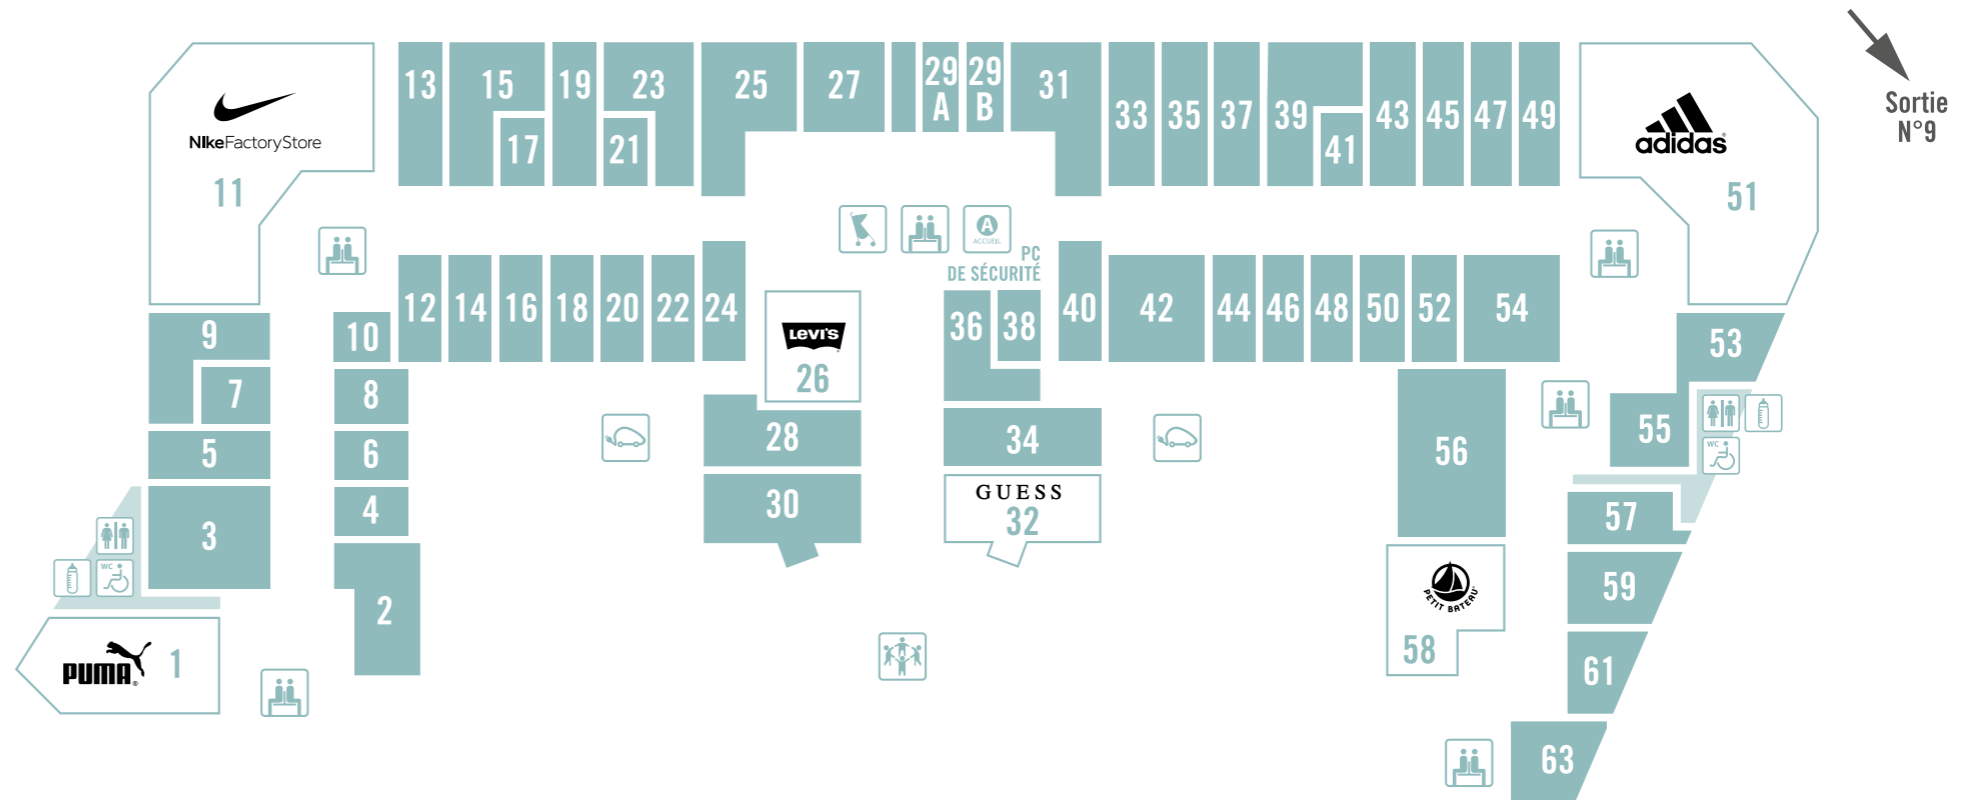

LINGERIE

Underwear

38	AUBADE
8	LE BOURGET
21	MARINER
35	THE LINGERIE SHOP : DIM...

← DEAUVILLE

AUTOROUTE A 13

PARIS →

SPORT-OUTDOOR

Sportswear

51	ADIDAS
6	ARENA
3	CONVERSE
33	LAFUMA
2	LE COQ SPORTIF
11	NIKE FACTORY STORE
49	O'NEILL
44	OXBOW
1	PUMA
30	QUIKSILVER

COSMÉTIQUES-BEAUTÉ

Cosmetics-Beauty

12	L'ORÉAL
7	MAKE UP FOR EVER
41	THE BODY SHOP

DÉCO-MAISON