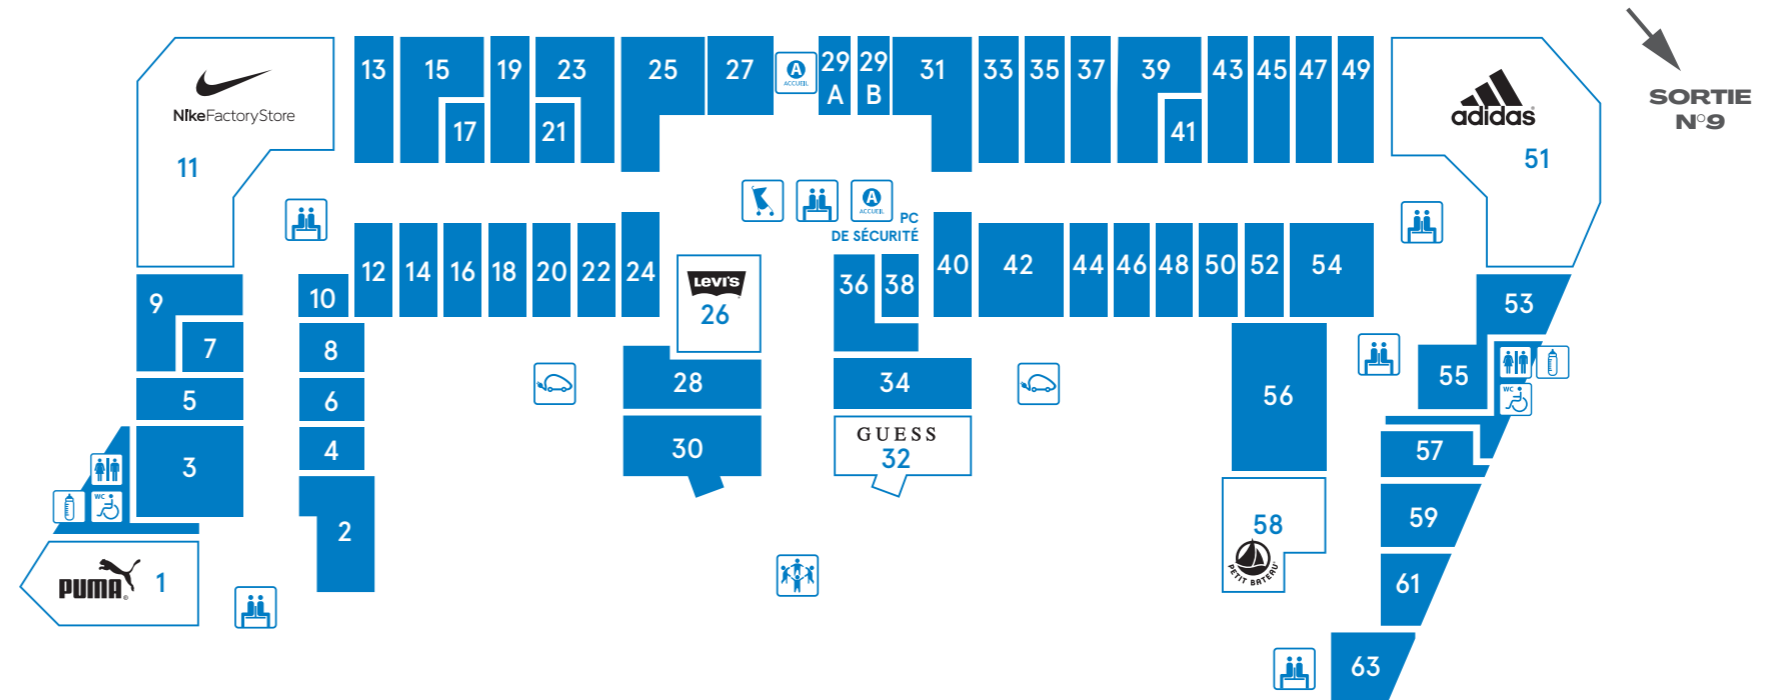

LINGERIE

Underwear

38	AUBADE
8	LE BOURGET
21	MARINER
29B	SIMONE PERELE
35	THE LINGERIE SHOP: DIM...

← DEAUVILLE

AUTOROUTE A13

PARIS →

SPORT-OUTDOOR

Sportswear